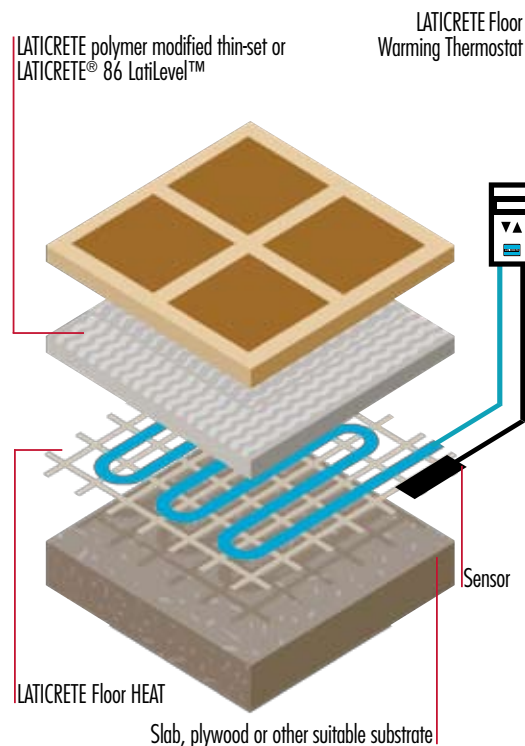

Floor HEAT

How much LATICRETE® Floor HEAT will you need?

Estimating is simple. Simply measure the floor's square footage, only in areas that will be walked on. Omit any areas to be covered by cabinets or permanent fixtures. LATICRETE® Floor HEAT comes in different widths and a variety of lengths; your local dealer can help you determine the exact configuration of product needed. To determine the amount of LATICRETE Floor HEAT you will need you can also visit us on the web at www.laticrete.com/fw and use our floor warming design tool or fax drawings to 866.537.4638.

Installation

LATICRETE Floor HEAT is easy to install.

1. Measure and plan the area to be covered.
2. Place unit and cut mesh mat (not the blue wire heating element) to make turns and new runs. The flexible heating element bends as needed.
3. Connect wires to junction box/thermostat (this should be done by a licensed electrician). Test unit.
4. Spread the LATICRETE polymer modified thin-set or LATICRETE 86 LatiLevel™ over the mat. The thin profile makes for a smooth, flat finish.
5. Set flooring.

How It Works

LATICRETE Floor HEAT utilizes easy to install, reliable technology to provide years of comfort. A simple heating element is installed using either LATICRETE polymer modified thin-set (e.g. LATICRETE 254 Platinum) or LATICRETE 86 LatiLevel™ beneath the tile or stone of your choice and connected to household standard electric wiring.

The heating mat is designed to conform to virtually any installation requirements allowing heat to be distributed evenly and efficiently. The LATICRETE Floor Warming Thermostat is a digital programmable thermostat and timer that provides the level of warmth and comfort you want, when you want it.