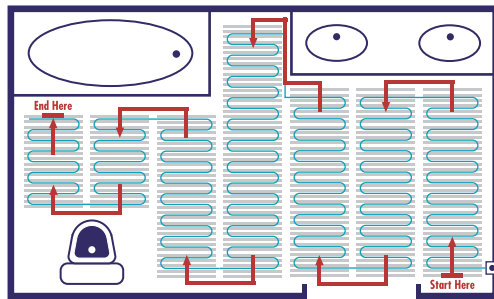

Floor HEAT

How much LATICRETE® Floor HEAT will you need?

Estimating is simple. Simply measure the floor's square footage, only in areas that will be walked on. Omit any areas to be covered by cabinets or permanent fixtures. LATICRETE® Floor HEAT comes in different widths and a variety of lengths; your local dealer can help you determine the exact configuration of product needed. To determine the amount of LATICRETE Floor HEAT you will need you can also visit us on the web at www.laticrete.com/fw and use our floor warming design tool or fax drawings to 866.537.4638.

Installation

LATICRETE Floor HEAT is easy to install.

1. Measure and plan the area to be covered.
2. Place unit and cut mesh mat (not the blue wire heating element) to make turns and new runs. The flexible heating element bends as needed.
3. Connect wires to junction box/thermostat (this should be done by a licensed electrician). Test unit.
4. Spread the LATICRETE polymer modified thin-set or LATICRETE 86 LatiLevel™ over the mat. The thin profile makes for a smooth, flat finish.
5. Set flooring.